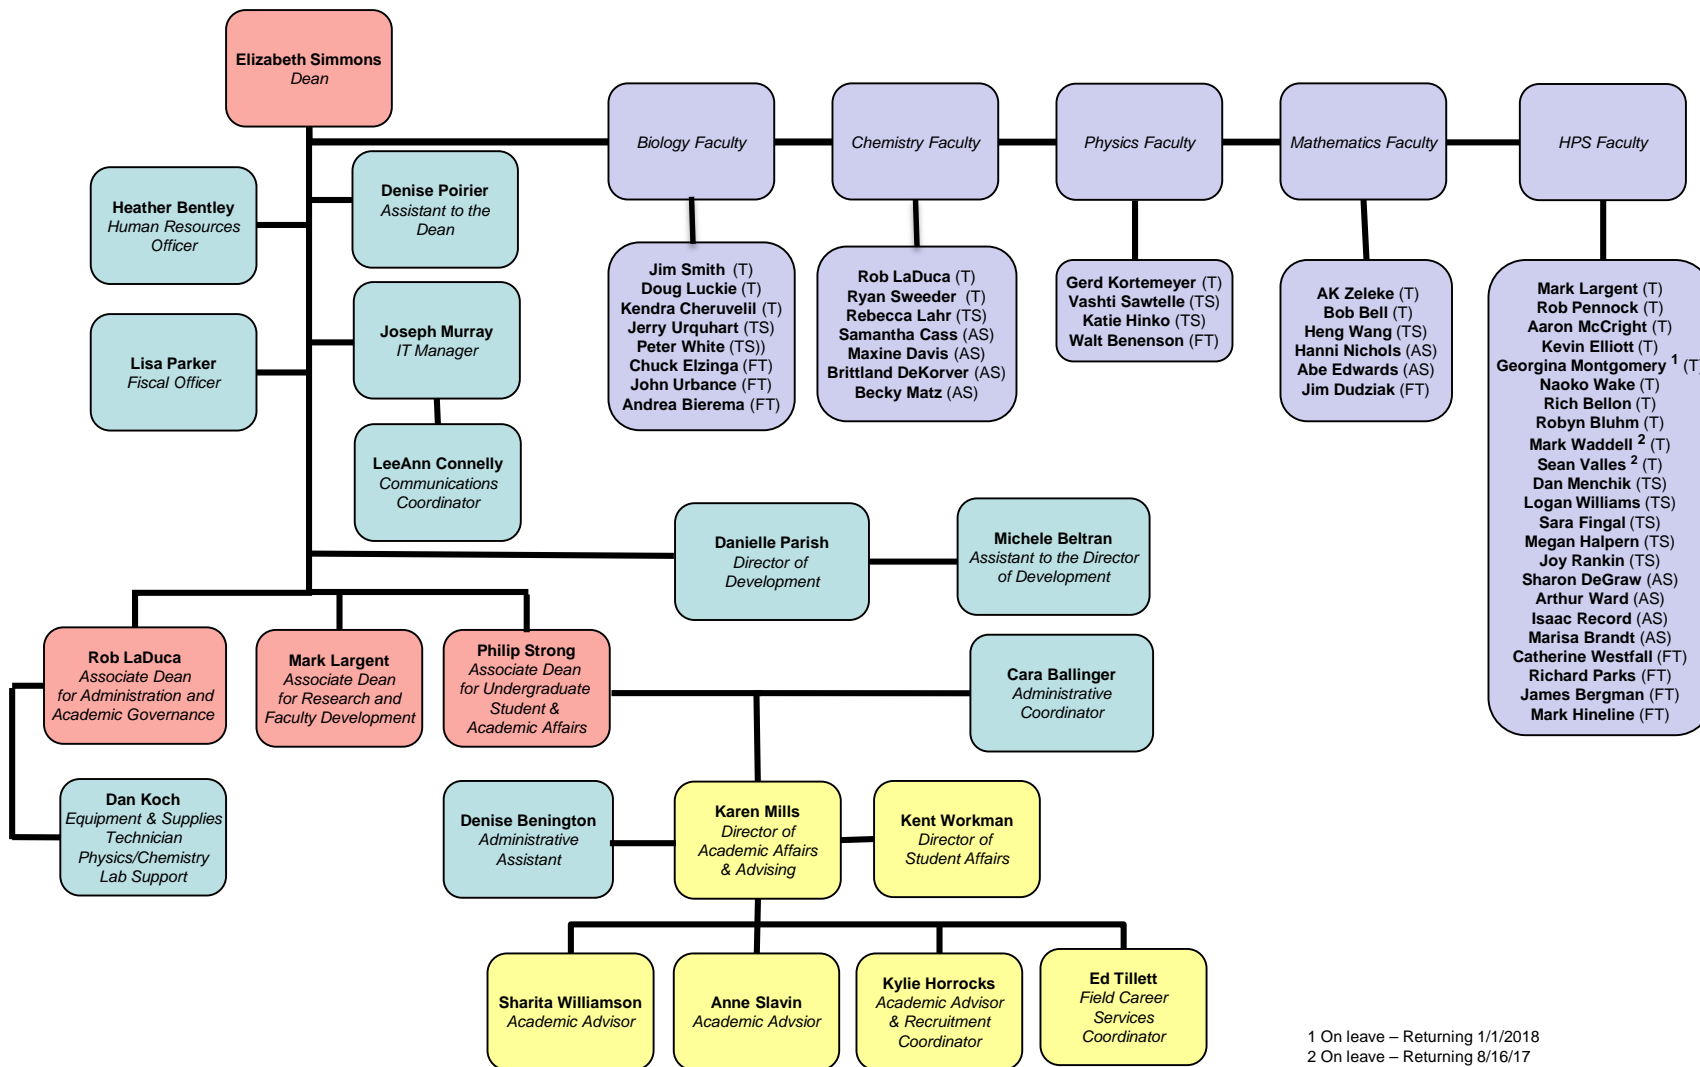

Lyman Briggs College

1 On leave – Returning 1/1/2018
2 On leave – Returning 8/16/17

(T) Tenured Faculty
(TS) Tenure System Faculty (not yet tenured)
(AS) Academic Specialist
(FT) Fixed Term Faculty